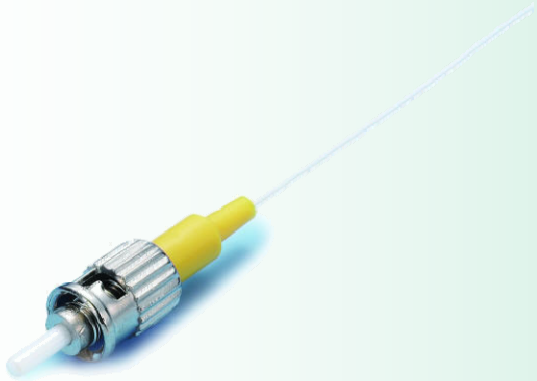

ST Patch Cord

- **Pigtail**

- SM 9/125um 0.9 mm Loose Buffer, White Cable
- MM 50/125um 0.9mm Loose Buffer, White Cable
- MM 62.6/125um 0.9mm Loose Buffer, White Cable

- **Simplex / Duplex**

- SM 9/125um 3.0mm, Yellow Cable
- MM 50/125um 3.0mm, Gray Cable
- MM 62.5/125um 3.0mm, Orange Cable