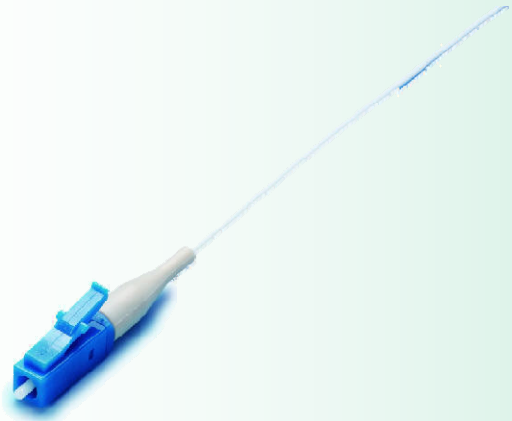

LC Patch Cord

- **Pigtail**

- SM 9/125um 0.9 mm Loose Buffer, White Cable
- SM/APC 9/125um 0.9mm Loose Buffer, White Cable
- MM 50/125um 0.9mm Loose Buffer, White Cable
- MM 6/2.5125um 0.9mm Loose Buffer, White Cable

- **Simplex / Duplex**

- SM 9/125um 2.0mm, Yellow Cable
- SM /APC 9/125um 2.0mm, Yellow Cable
- MM 50/125um 2.0mm, Gray Cable
- MM 62.5/125um 2.0mm, Orange Cable