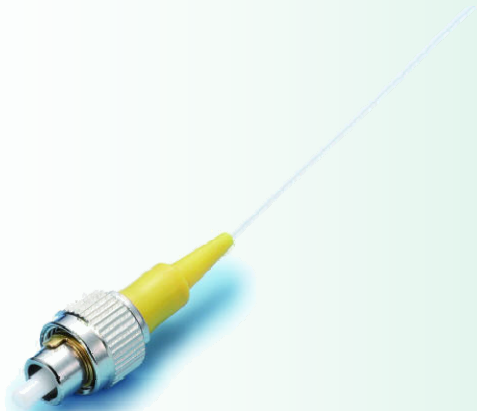

# FC Patch Cord

- **Pigtail**

- SM 9/125um 0.9 mm Loose Buffer, White Cable
- SM/APC 9/125um 0.9mm Loose Buffer, White Cable
- MM 50/125um 0.9mm Loose Buffer, White Cable
- MM 6/2.5125um 0.9mm Loose Buffer, White Cable

- **Simplex / Duplex**

- SM 9/125um 3.0mm, Yellow Cable
- SM /APC 9/125um 3.0mm, Yellow Cable
- MM 50/125um 3.0mm, Gray Cable
- MM 62.5/125um 3.0mm, Orange Cable