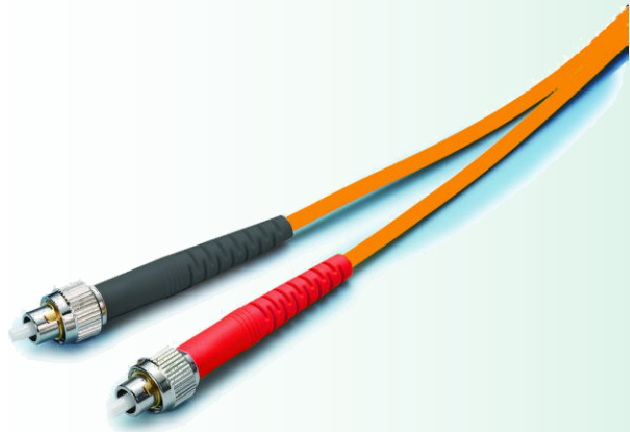

# FC Patch Cord

- **Pigtail**

- SM 9/125um 0.9 mm Loose Buffer, White Cable
- SM/APC 9/125um 0.9mm Loose Buffer, White Cable
- MM 50/125um 0.9mm Loose Buffer, White Cable
- MM 6/2.5125um 0.9mm Loose Buffer, White Cable

- **Simplex / Duplex**

- SM 9/125um 3.0mm, Yellow Cable
- SM /APC 9/125um 3.0mm, Yellow Cable
- MM 50/125um 3.0mm, Gray Cable
- MM 62.5/125um 3.0mm, Orange Cable