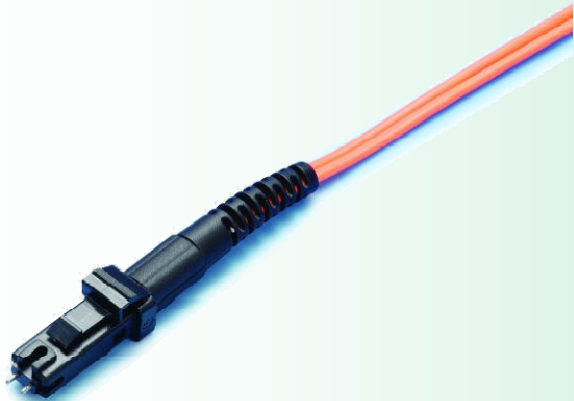

MTRJ Patch Cord

- **Duplex – Female Type**

- SM 9/125um 1.8 mm, Yellow Cable
- MM 50/125um 1.8mm, Gray Cable
- MM 62.5/125um 1.8mm, Orange Cable

- **Duplex – Male Type**

- Male Type, SM 9/125um 1.8 mm, Yellow Cable
- Male Type, MM 50/125um 1.8mm, Gray Cable
- Male Type, MM 62.5/125um 1.8mm, Orange Cable